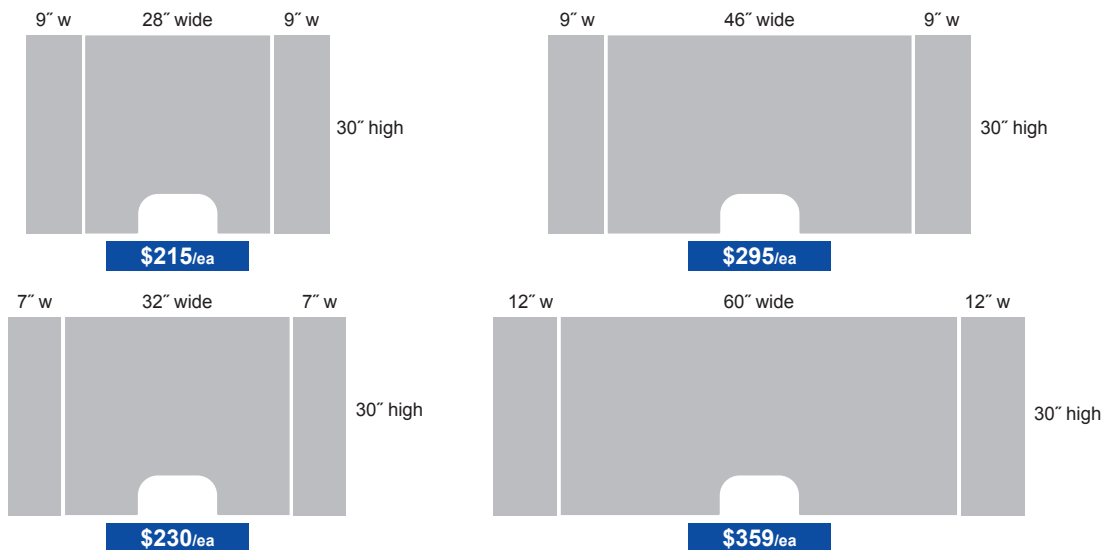

PROTECT AGAINST COVID-19

| WeavCreativ

Acrylic Sneeze Guards

Help prevent the spread of COVID-19 and other flu-like viruses. Sneeze guards are constructed from 1/4" clear acrylic with a 12" wide x 6" high window opening to allow for product/ payment access.

Each front panel will have 2 side returns with a clear hinge keeping the unit upright. Preassembled (no assembly required).

Custom sizes/opening available.

Sizes Available

*Optional flexible hinges to attach to work surface (set of 2) - \$10 per set.