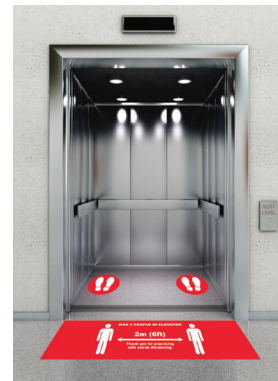

\$15.35/ea

*Minimum order of 4. Mix and match colours.

Elevators

48" w x 12" h

\$20.35/ea

*Minimum order of 4.

*Combine with round footprint decals for inside elevator to complete physical distancing package.

Outdoor

48" w x 5" h

\$12.35/ea

*Minimum order of 8. Mix and match colours.

*Custom designs and sizes available. Not recommended for surfaces that are exposed to cleaning machines.